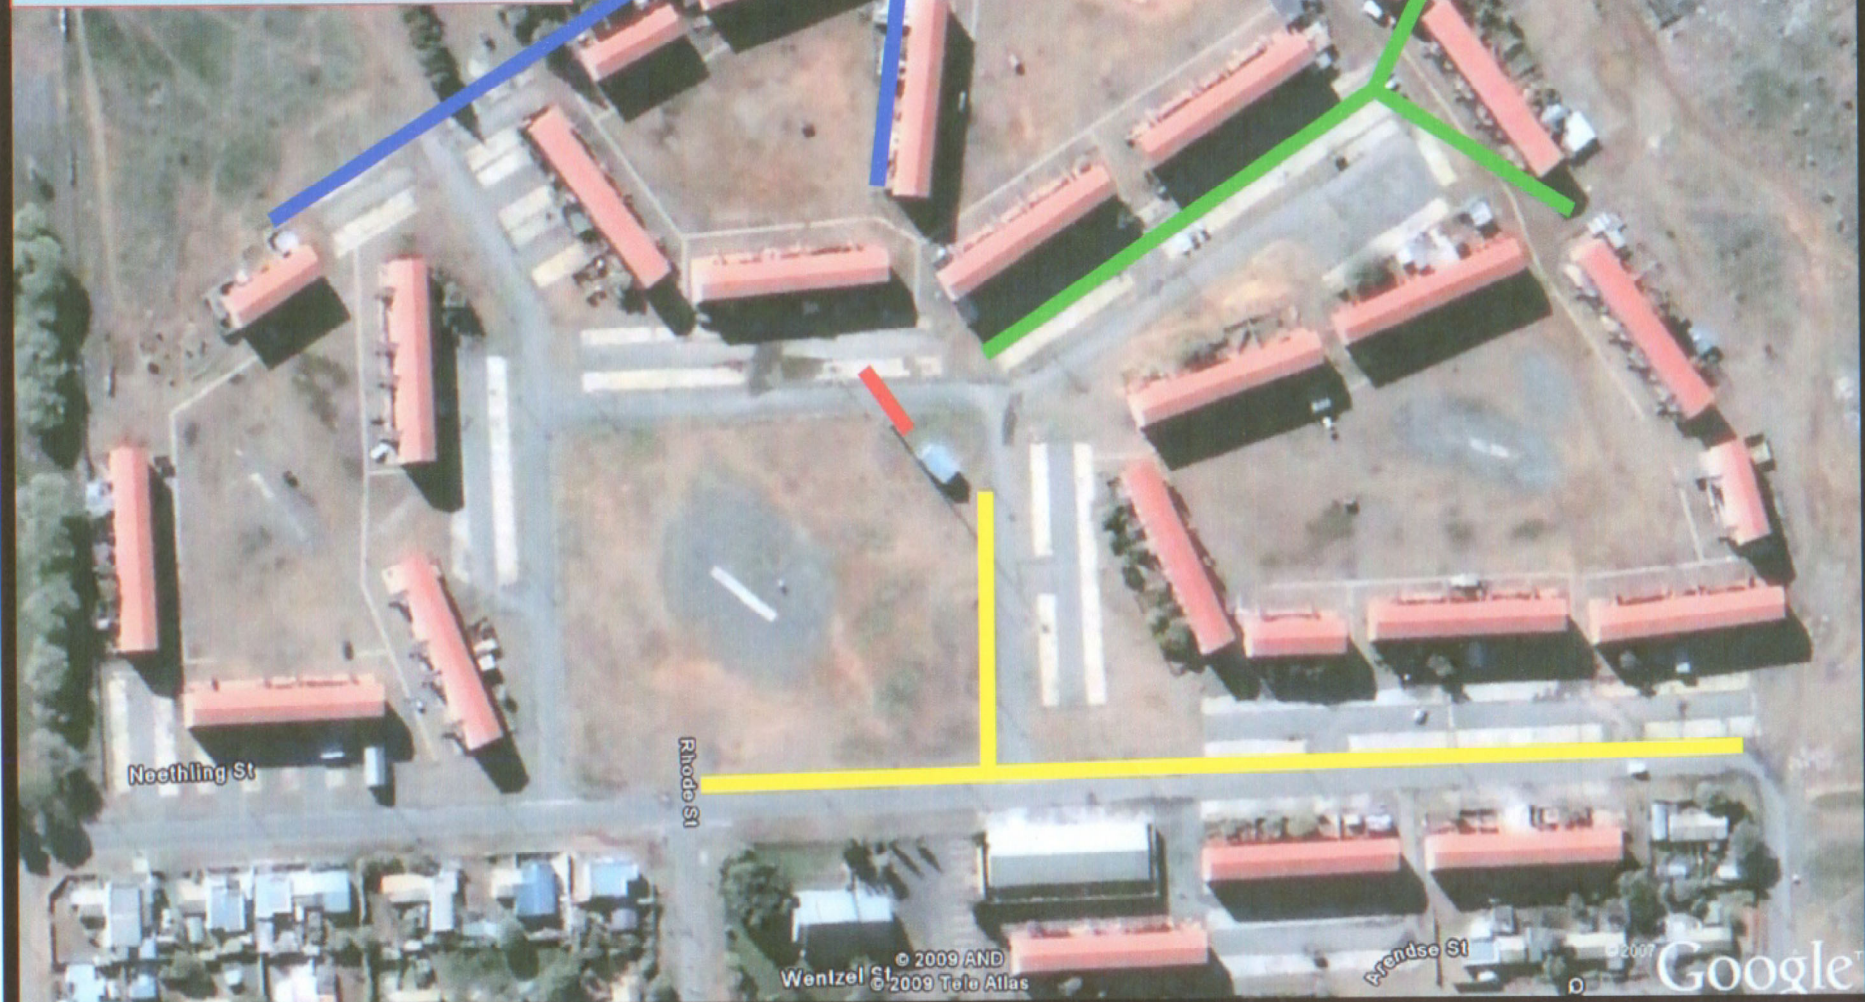

ROODEWAL SUB

Red Feeder – North Feeder

Blue Feeder – East Feeder (P;Q;R;S;T;W; Kibutz)

Green Feeder – South Feeder (I;J;K;L;M;N;O)

Yellow Feeder – West Feeder

(B;C;D;E;F;G;H;Neethling Str)

Neethling St

Rhode St