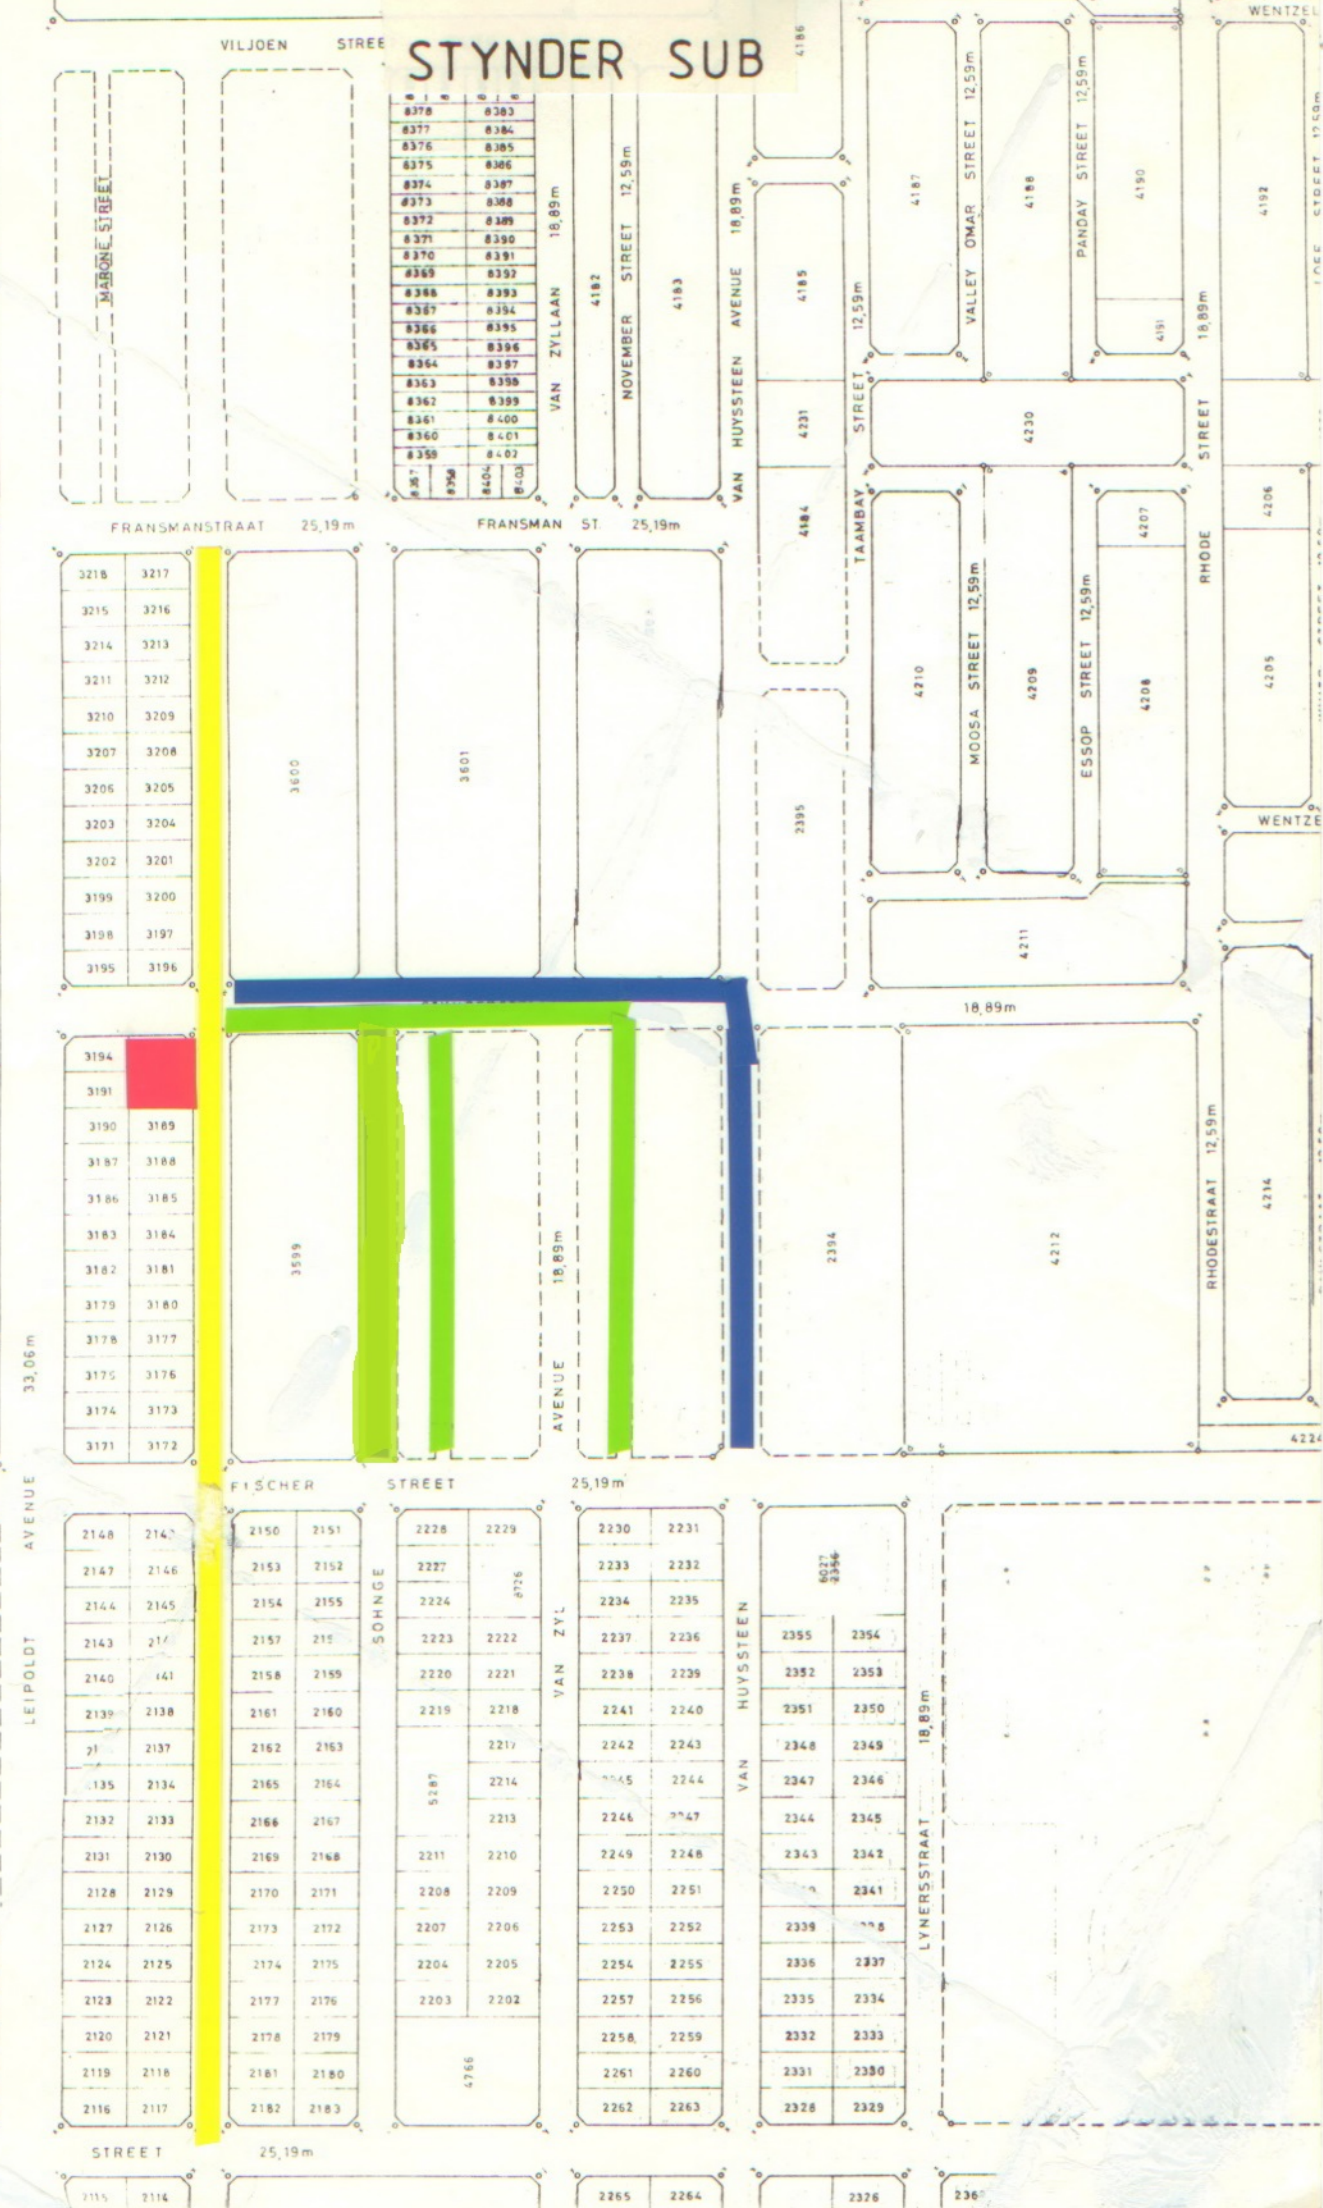

STYNDER SUB

8378	8383
8377	8384
8376	8385
8375	8386
8374	8387
8373	8388
8372	8389
8371	8390
8370	8391
8369	8392
8368	8393
8367	8394
8366	8395
8365	8396
8364	8397
8363	8398
8362	8399
8361	8400
8360	8401
8359	8402

3218	3217
3215	3216
3214	3213
3211	3212
3210	3209
3207	3208
3206	3205
3203	3204
3202	3201
3199	3200
3198	3197
3195	3196

3194	
3191	
3190	3189
3187	3188
3186	3185
3183	3184
3182	3181
3179	3180
3178	3177
3175	3176
3174	3173
3171	3172

2148	2147
2147	2146
2144	2145
2143	2142
2140	2141
2139	2138
2137	2137
2135	2134
2132	2133
2131	2130
2128	2129
2127	2126
2124	2125
2123	2122
2120	2121
2119	2118
2116	2117

2150	2151
2153	2152
2154	2155
2157	2156
2158	2159
2161	2160
2162	2163
2165	2164
2166	2167
2169	2168
2170	2171
2173	2172
2174	2175
2177	2176
2178	2179
2181	2180
2182	2183

2228	2229
2227	2226
2224	2223
2223	2222
2220	2221
2219	2218
2217	2216
2214	2213
2211	2210
2208	2209
2207	2206
2204	2205
2203	2202

2230	2231
2233	2232
2234	2235
2237	2236
2238	2239
2241	2240
2242	2243
2245	2244
2246	2247
2249	2248
2250	2251
2253	2252
2254	2255
2257	2256
2258	2259
2261	2260
2262	2263

2355	2354
2352	2353
2351	2350
2348	2349
2347	2346
2344	2345
2343	2342
2341	2340
2339	2338
2336	2337
2335	2334
2332	2333
2331	2330
2328	2329

2115	2114

2265	2264

2326	2325

2326	2325